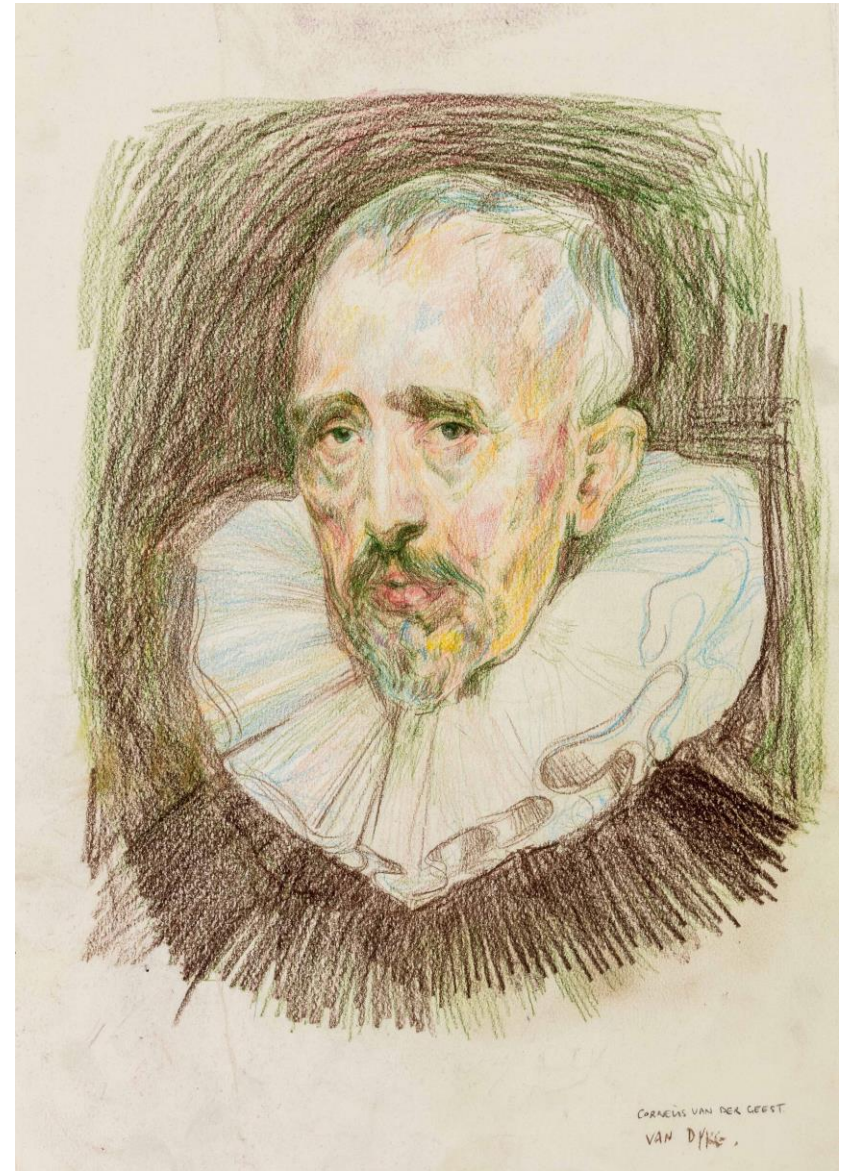

£2,000.00

For sales enquiries contact:

Jack Trodd

07789 172 073

jack@brusheswithgreatness.co.uk

We Among This

Giclee Print

42 x 29.7cm

£100.00

After Van Dyke

Coloured Pencil on Paper

45 x 30cm

£400.00

For sales enquiries contact:

Jack Trodd

07789 172 073