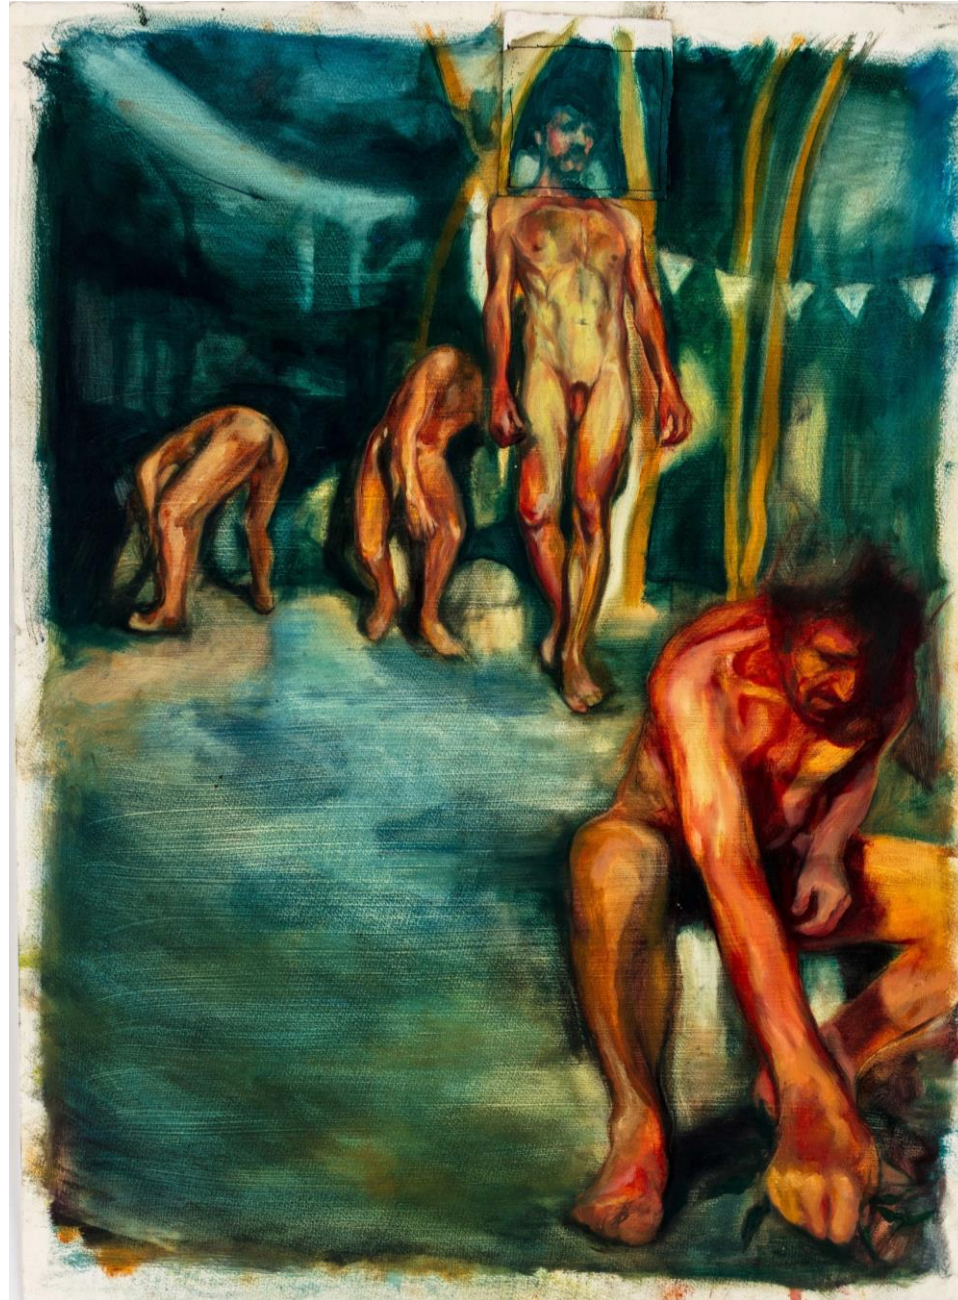

For sales enquiries contact:

Jack Trodd

07789 172 073

jack@brusheswithgreatness.co.uk

Spit Out The Pips That Were Once Lodged There

Oil on Watercolour paper

60cm x 45cm

£850.00