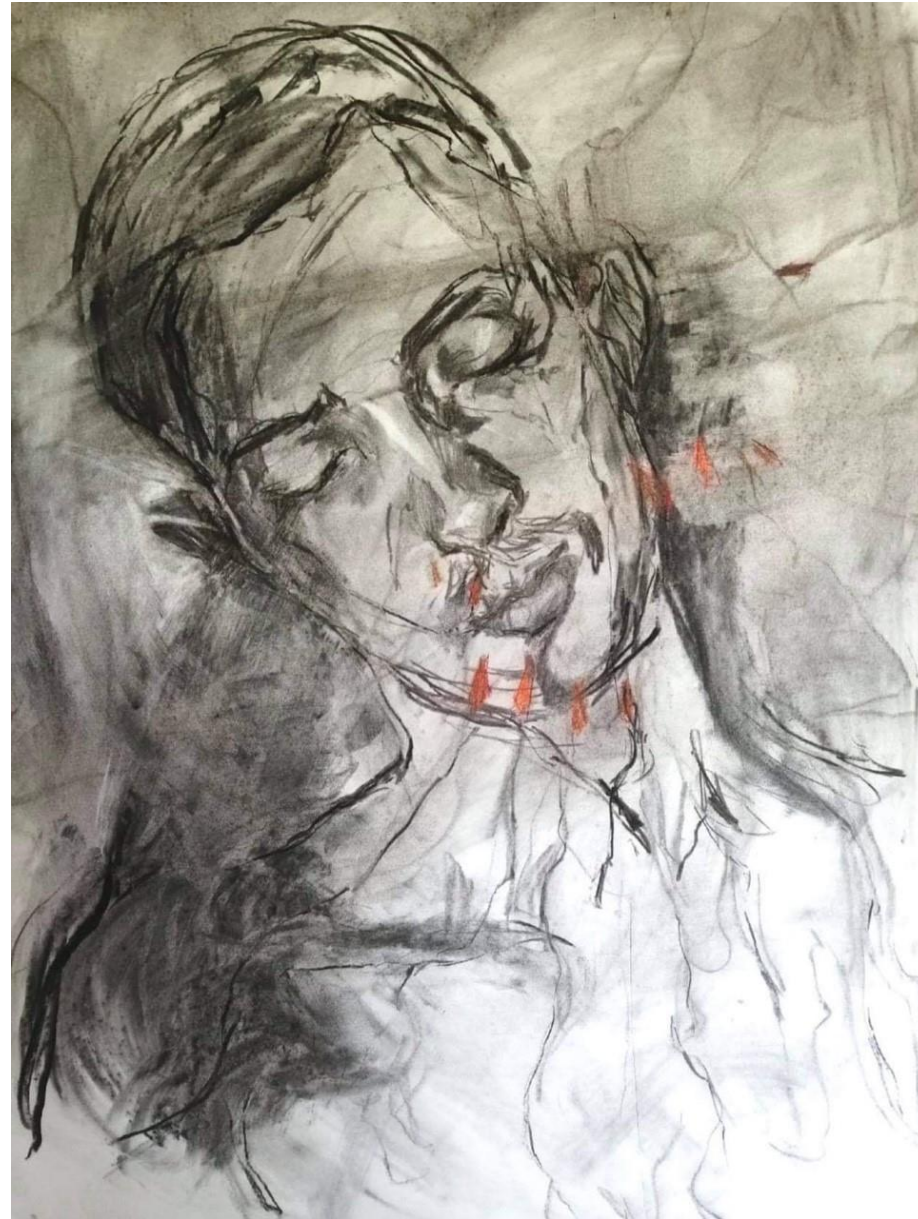

For sales enquiries contact:

Jack Trodd

07789 172 073

jack@brusheswithgreatness.co.uk

Dreaming of The Dogs With The Red Ears

Charcoal and Coloured Pencil

60 x 47cm

£600.00