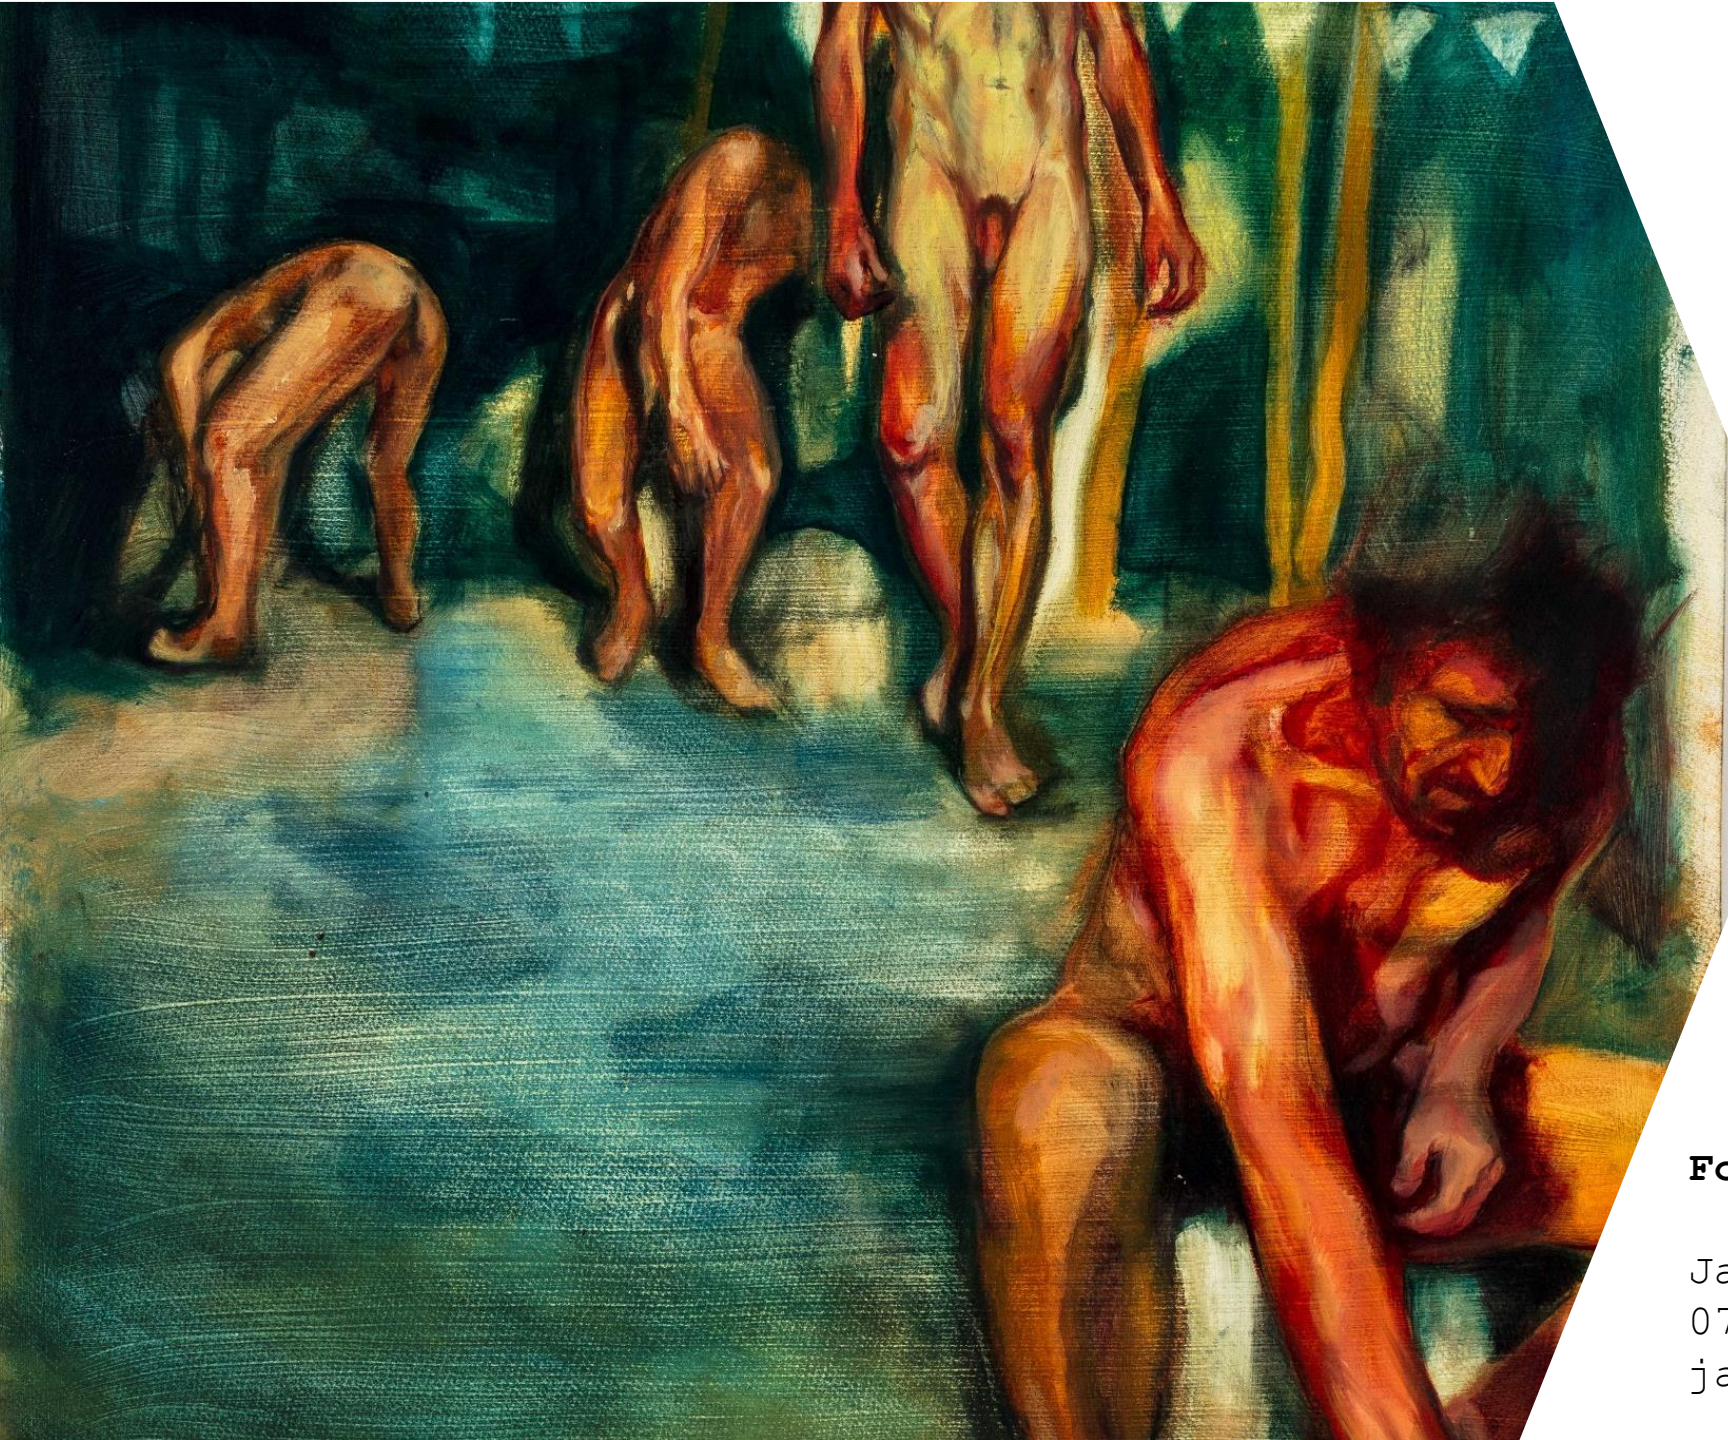

For sales contact:

Jack Trodd

07789 172 073

jack@brusheswithgreatness.co.uk