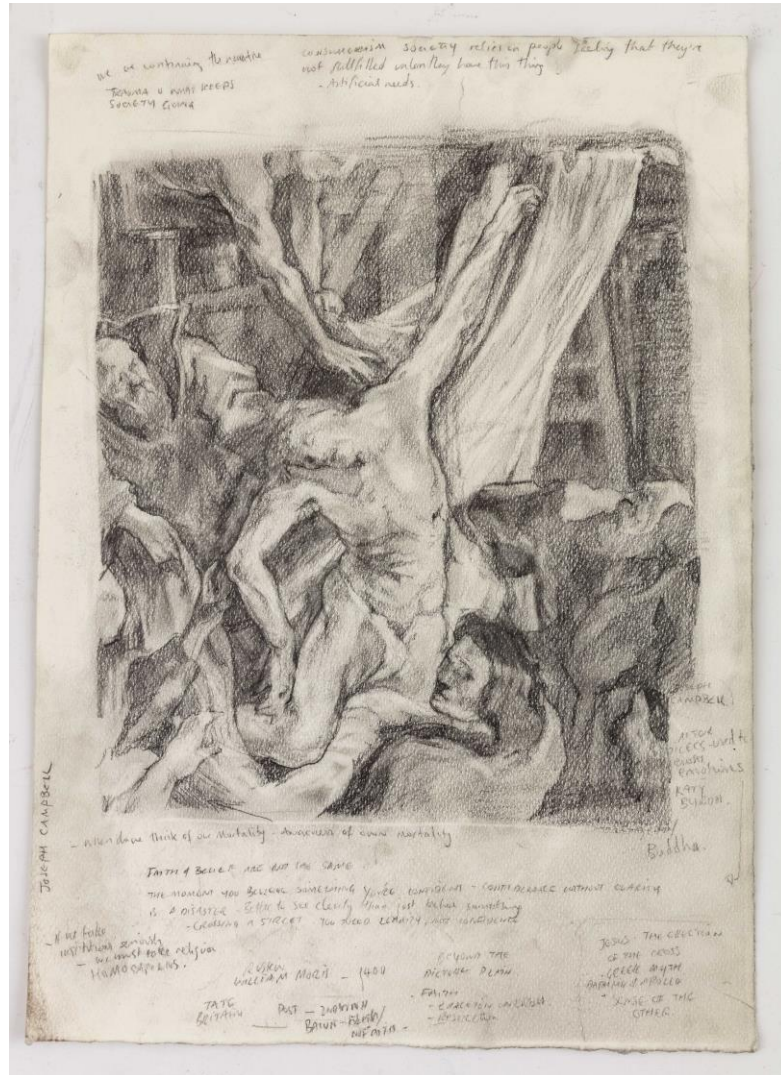

For sales enquiries contact:

Jack Trodd

07789 172 073

jack@brusheswithgreatness.co.uk

The Entombment

Graphite on Paper

55 x 38cm

£400.00