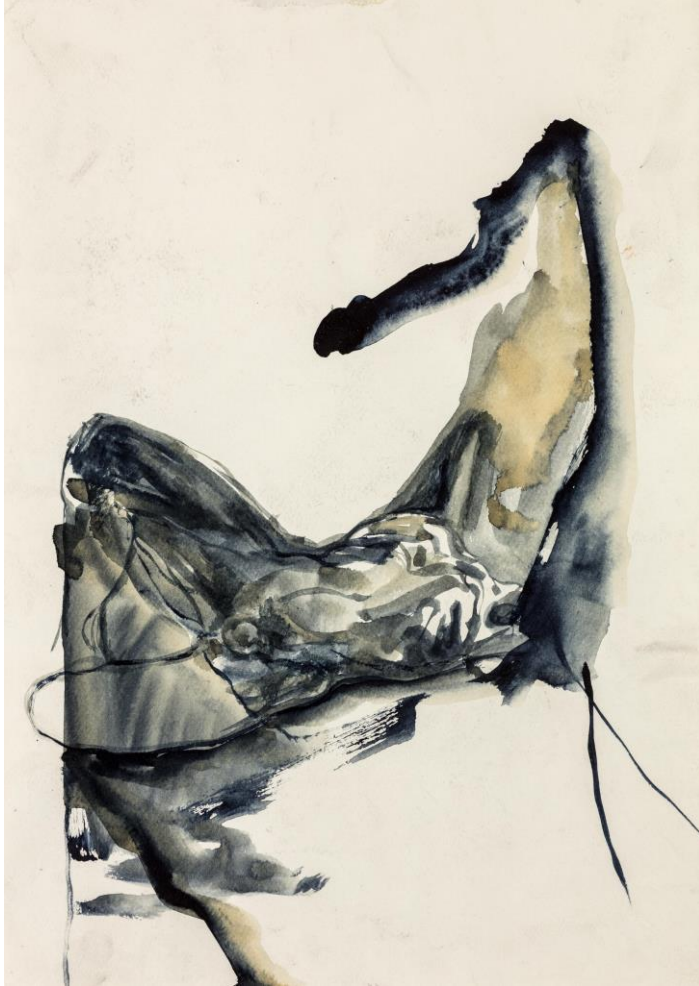

For sales enquiries contact:

Jack Trodd

07789 172 073

jack@brusheswithgreatness.co.uk

Grapite

Oil on Paper

34 x 25cm

£200.00