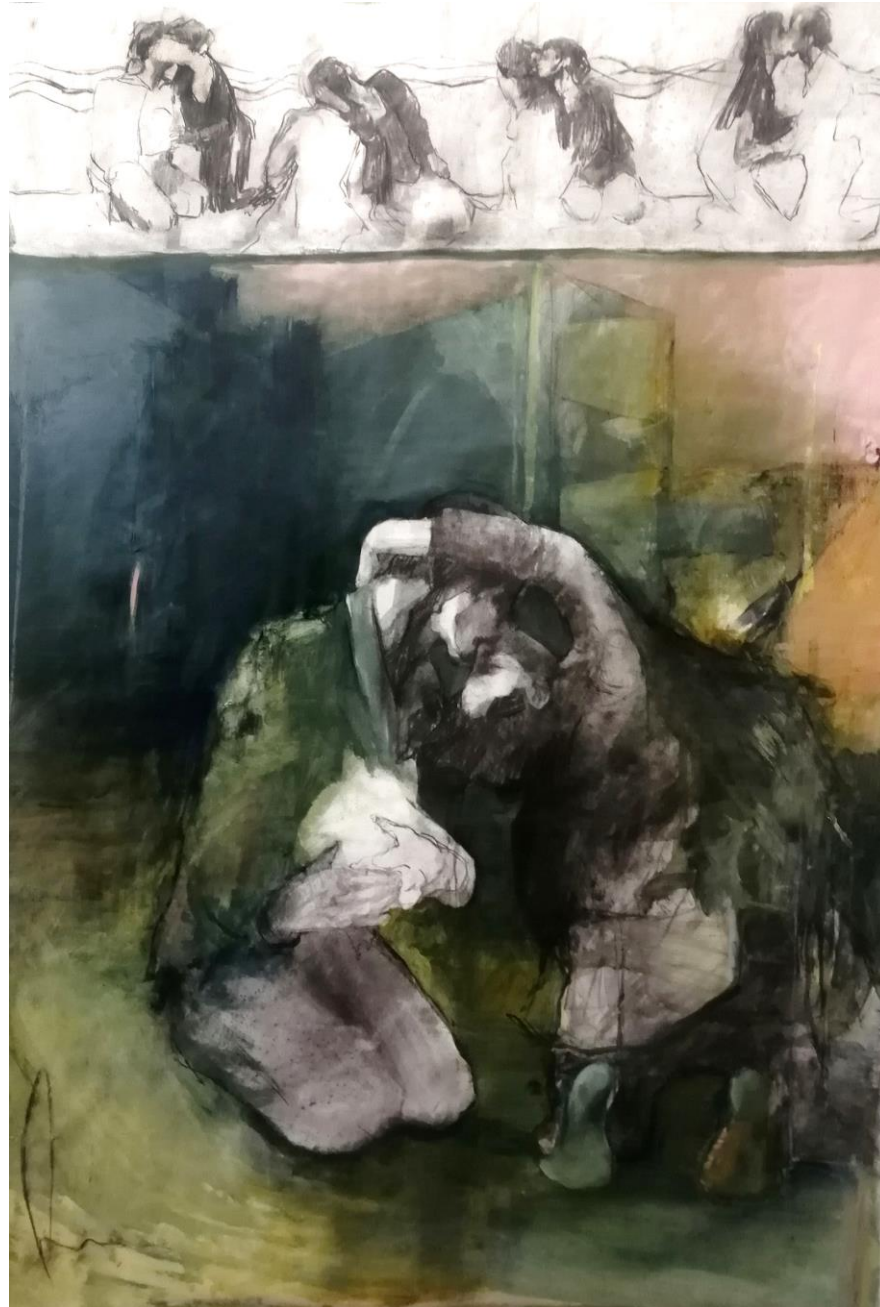

For sales enquiries contact:

Jack Trodd

07789 172 073

jack@brusheswithgreatness.co.uk

Amateurs of Eros | Bending over Backwards

Mixed Media and Oil Paint

130 x 100cm

£2,000.00