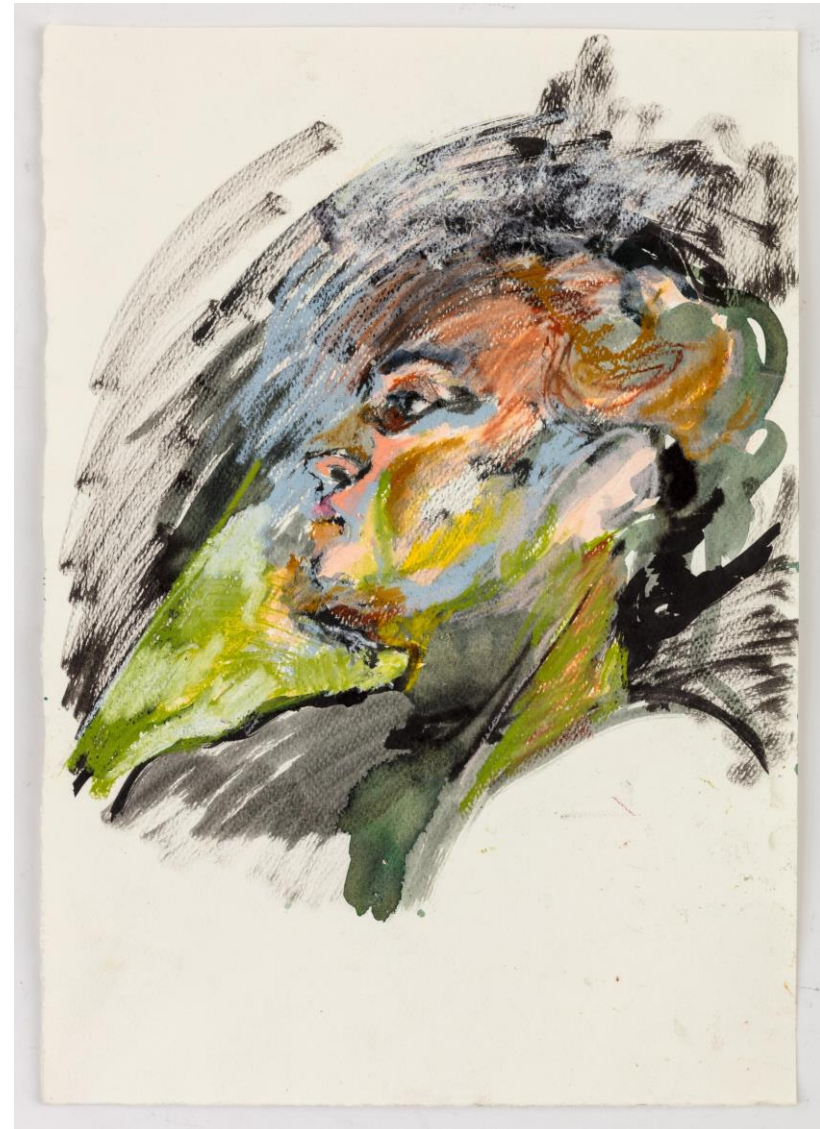

jack@brusheswithgreatness.co.uk

Red Haired Boy

Oil on Paper

28 x 16cm

£400.00

Woman Watching Yellow Walls

Ink and Oil Pastel on Paper

45 x 32cm