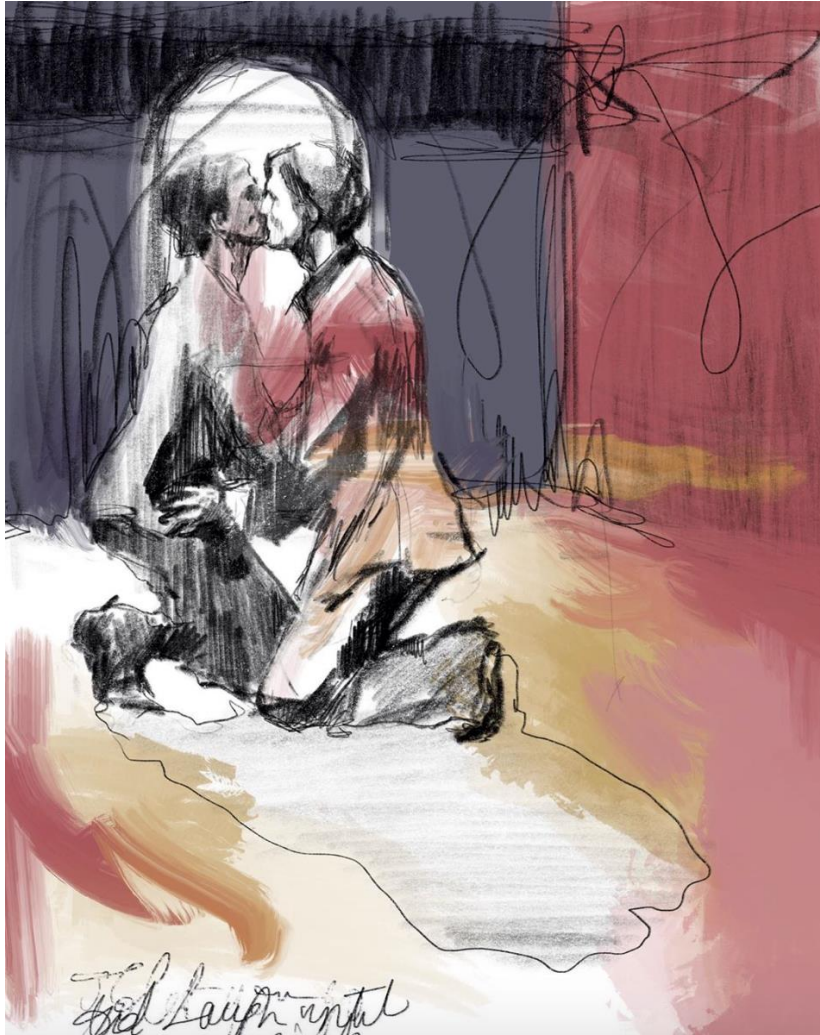

For sales enquiries contact:

Jack Trodd

07789 172 073

jack@brusheswithgreatness.co.uk

We Among This

Giclee Print

42 x 29.7cm

£100.00