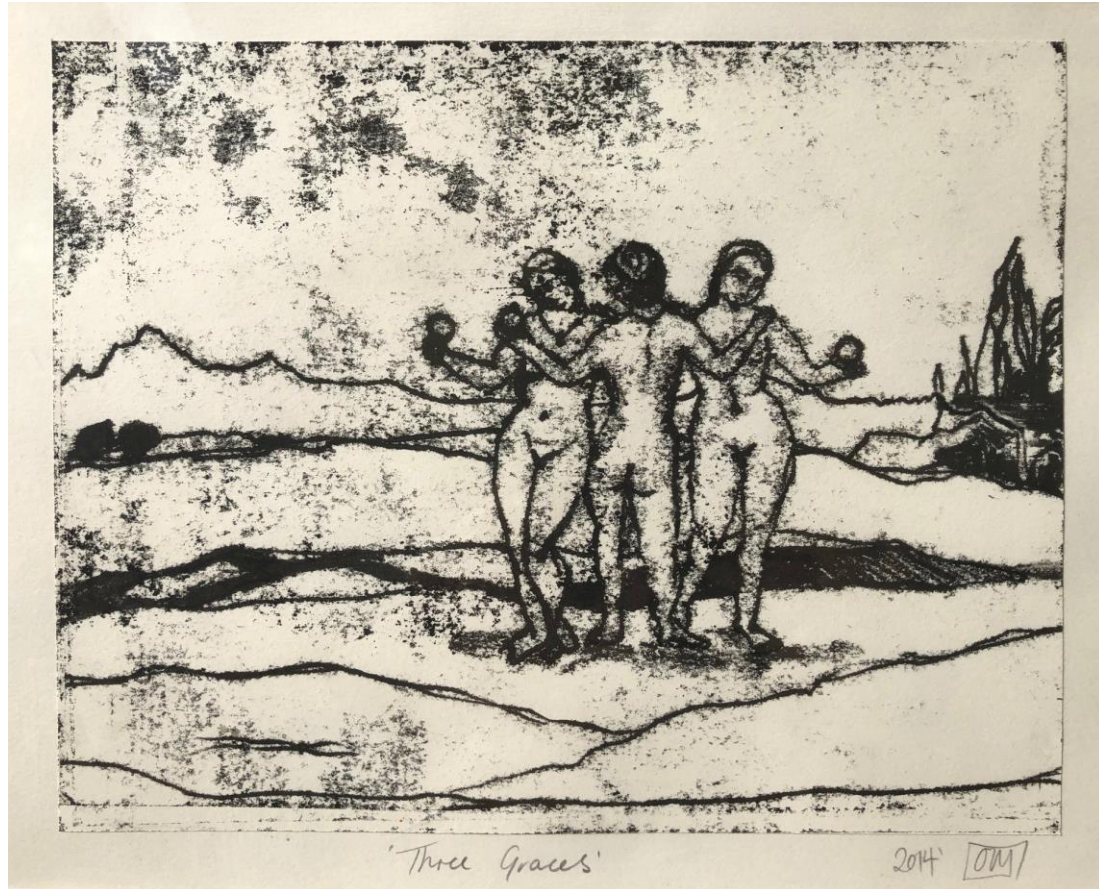

For sales enquiries contact:

Jack Trodd

07789 172 073

jack@brusheswithgreatness.co.uk

Three Graces

Mono Print

38 x 30.5 Framed

18 x 23cm Unframed

£280.00 (framed)

Plain Black Frame