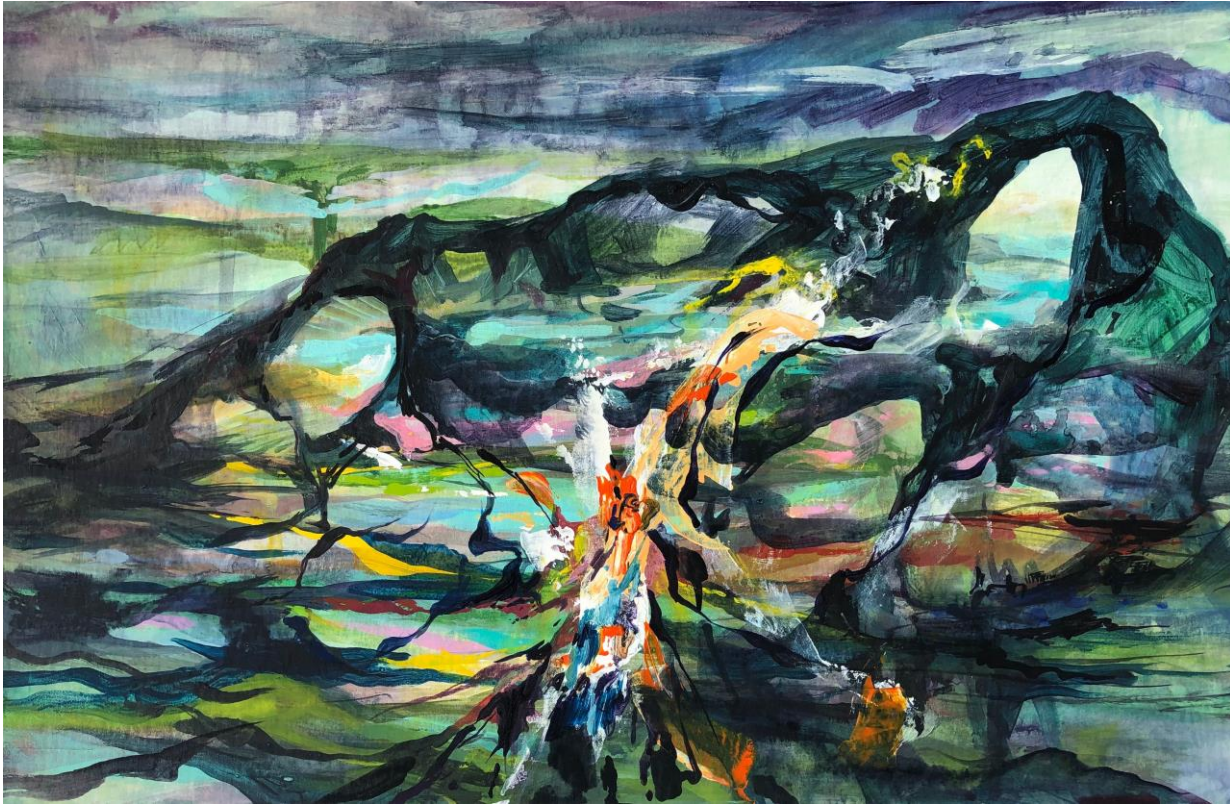

For sales enquiries contact:

Jack Trodd

07789 172 073

jack@brusheswithgreatness.co.uk

The Bad Lands

Acrylic & gouache on board

26.5 x 40cm

£280.00